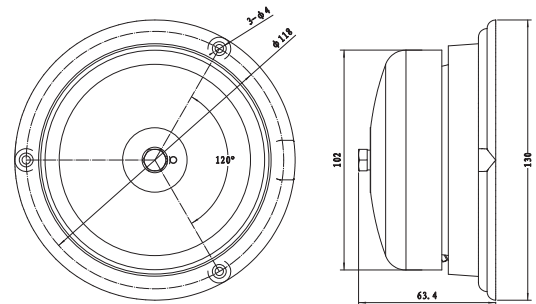

Specifications

Cat. No.	Volts	Amps (Rated)	Amps (Actual)	dB
CB-4-6	6V DC	0.50	0.10	86
CB-4-12	12V DC	0.60	0.20	86
CB-4-24	24V DC	0.30	0.08	86
CB-4-120	120V AC	0.5	0.05	86
CB-4-240	240V AC	0.10	0.03	86
CB-6-6	6V DC	0.50	0.10	86
CB-6-12	12V DC	0.85	0.20	86
CB-6-24	24V DC	0.30	0.08	86
CB-6R-24	24V DC	0.30	0.08	86
CB-6-240	240V AC	0.05	0.03	86
CB-8-6	6V DC	0.50	0.10	86
CB-8-12	12V DC	0.85	0.20	86
CB-8-24	24V DC	0.30	0.08	86
CB-8R-24	24V DC	0.30	0.08	86
CB-8-240	240V AC	0.05	0.03	86
CB-10-6	6V DC	0.50	0.10	86
CB-10-12	12V DC	0.85	0.20	86
CB-10-24	24V DC	0.30	0.08	86
CB-10R-24	24V DC	0.30	0.08	86
CB-10-240	240V AC	0.05	0.03	86

CB-4 (4 inch bell)