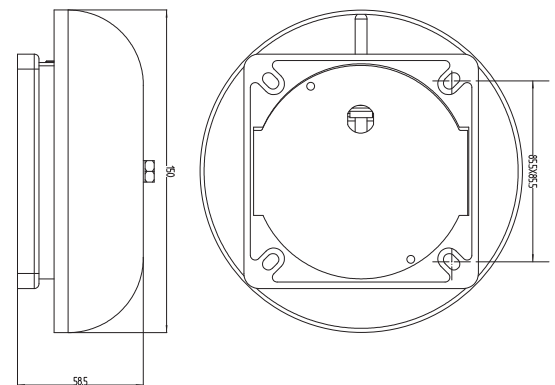

CB Series Alarm Bells

Ordering Code:

CB	-	6	-	R	-	24
		Gong size				Voltage
		4	4 inch	-	Gray	6 6 VDC
		6	6 inch	R	Red	12 12 VDC
		8	8 inch			2 24 VDC
		10	10 inch			120 120 VAC
						240 220-240VAC

Specifications

CB-4 (4 inch bell)

CB-6 CB-8 and CB-10 (6, 8, 10 inch bell)

* UL 3R rated for outdoor applications when use with CB-BX.

Weather-Proof Back Box: Model CB-BX